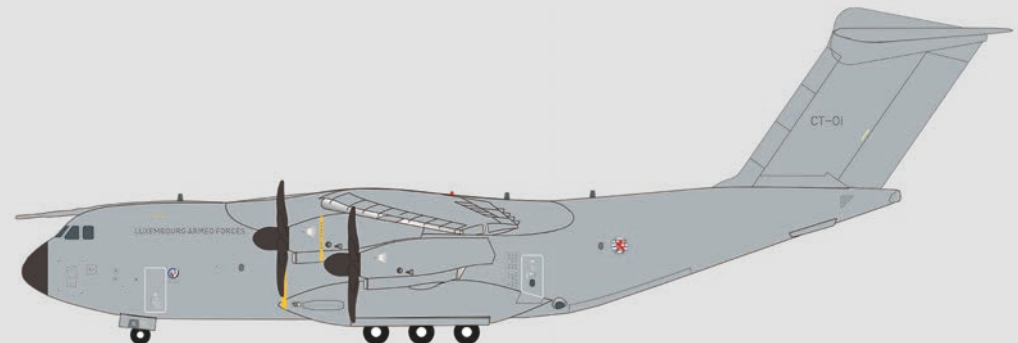

535489
Windrose Aviation ATR-72-600 – UR-RWB

571722
Luxembourg Army Air Force Airbus A400M Atlas - 15th Air Transport Wing (Bi-National Unit), Melsbroek Air Base – CT-01

↔ 22,6 cm **1/200**
89,95 €